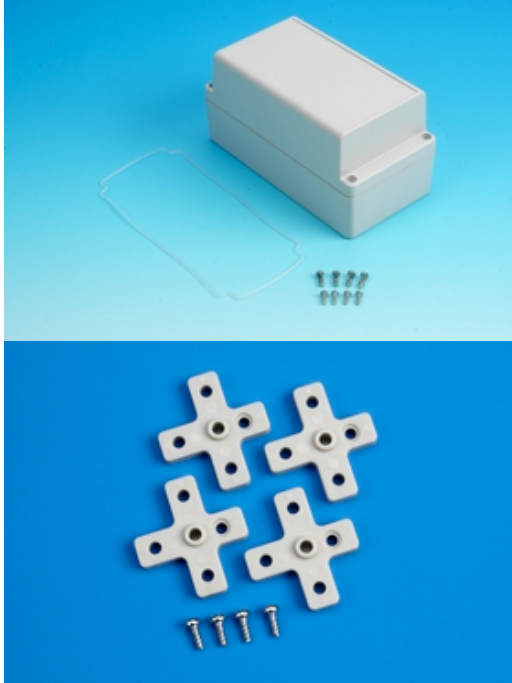

Quality is in the BOX!

Phone: 847-932-4700
 Fax: 847-932-4701

28915 N. Herky Drive, BLD# 107
 Lake Bluff, IL 60044 USA

NEMA 4 / IP65 Cases

Detailed Product Sheet

ABS enclosure, 6.50 x 3.35 x 3.35", light gray, NEMA4, Flame retardant UL94-HB, internal PCB mounting bosses, all hardware included. Light gray top. Optional wall mount kits available. More weather resistant polycarbonate versions BEN-60P and BEN60PC also available.

Part Number:	BEN-60
Product name:	NEMA 4 / IP65 Cases
Top Type:	Gray Top
Color:	Gray
Size:	6.50x3.35x3.35"
Weight in pounds:	0.6
Material:	ABS UL 94 HB
Technical Drawings:	

Wall Mount Kits Available

Box Enclosures & Assembly Services
 28915 N. Herky Drive, BLD# 107, Lake Bluff, IL 60044 Phone 847-932-4700 Fax 847-932-4701
www.boxenclosures.com